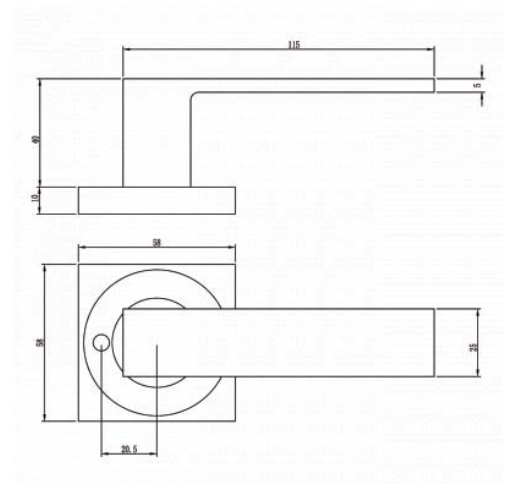

NOTES

Product code identifies SSS finish

FINISHES

Satin Rose Gold (SRG)

Satin Graphite (SGR)

Satin Black (SBL)

Satin Antique Bronze (SABZ)

Satin Antique Brass (SAB)

Satin Stainless Steel (SSS)

Polished Stainless Steel (PSS)

CERTIFICATIONS